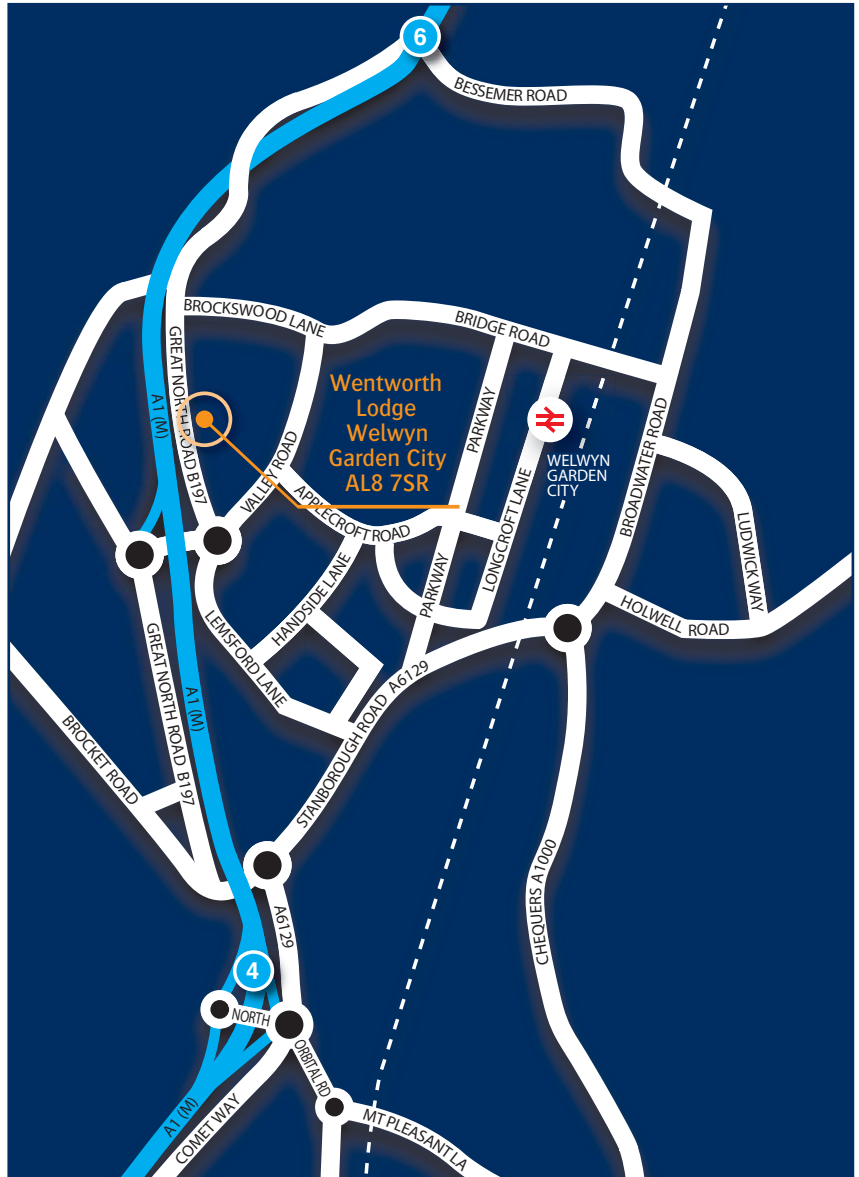

## DIRECTIONS BY ROAD

Brasier Freeth Welwyn Garden City  
Wentworth Lodge  
Great North Road  
Welwyn Garden City  
Hertfordshire  
AL8 7SR

T: 01707 392080

### By Road

**From the South.** Exit the A1(M) at Jct 4 and pass over the A1(M). Take the first exit off the large roundabout, head down the hill towards the roundabout. Turn left at the roundabout (under A1), then right at next roundabout (parallel to A1). Continue to the roundabout, turn right (under A1) then turn left at next roundabout (parallel to A1). Wentworth Lodge is approximately 1/4 mile on the right hand side. There is ample on site parking.

**From the North.** Exit the A1 at junction 6, turn right at the roundabout (under A1). Follow the road as it sweeps round to the right under the bridge. At the roundabout take the LAST exit, back over the road you were on. Go straight over the next roundabout then follow the road, cross over the A1 bridge. Wentworth Lodge is approximately 1 mile after the A1 crossing on your left. There is ample on site parking.